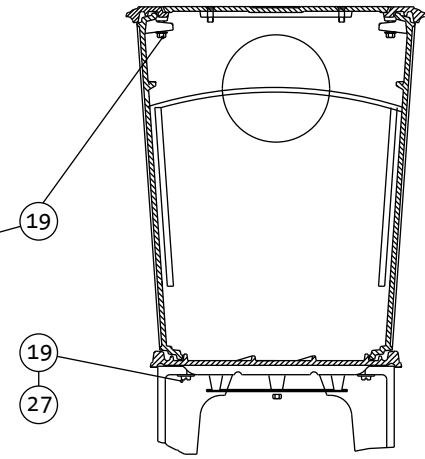

Glass dør
Glass door

Del-liste / Part list Jøtul F 602 N		
Jøtul ASA Fredrikstad, Norway	Drawing no: 3-2705-P00	Date: Jan. 02