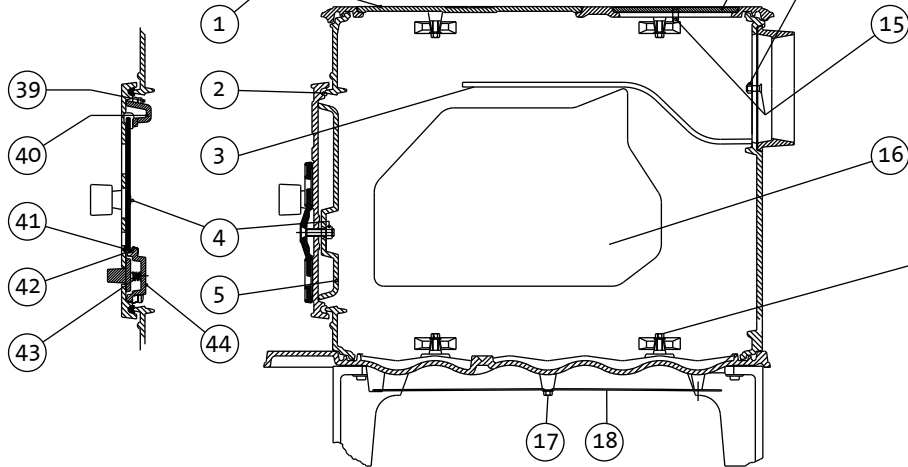

Glass dør
Glass door

Del-liste / Part list Jøtul F 602 N		
Jøtul ASA Fredrikstad, Norway	Drawing no: 3-2705-P00	Date: Jan. 02